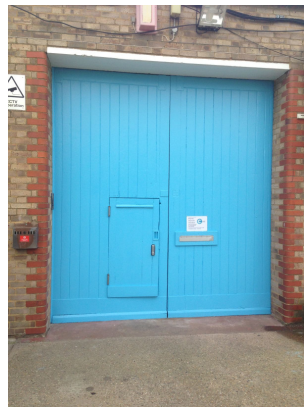

The Address to provide to delivery personnel is.

714 Banbury Avenue
Slough
SL1 4LR

The building has large conifer trees in front of it and is away from the large factory at the end of the road. There is a large format post box for 2000ft size cans. Larger parcels can be left in the external safe box, please call to ask for the combination for the padlock.

714 Banbury Avenue from the road

Large door on the side of 714

Large door with large Letter box

Film can sized letter box

View towards street from large door

External safe box with padlock

715 BANBURY AV
SLOUGH SL1 4LR
01753 501500